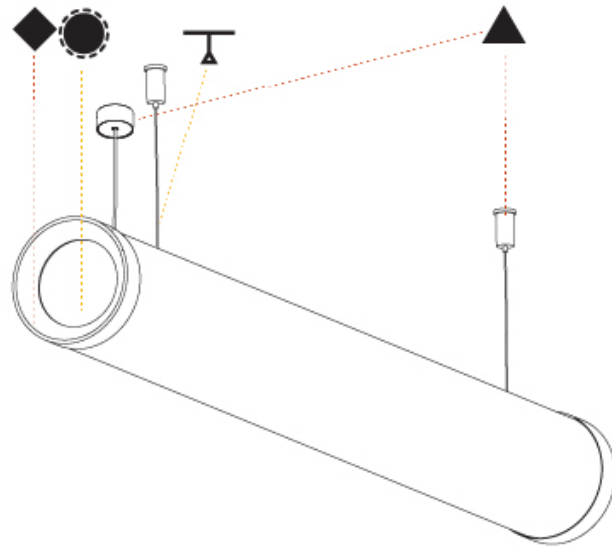

BUNGA PLUS SUSPENSION

A30701-

PROJECT
TYPE
SPECIFIER
QUANTITY
DATE

A